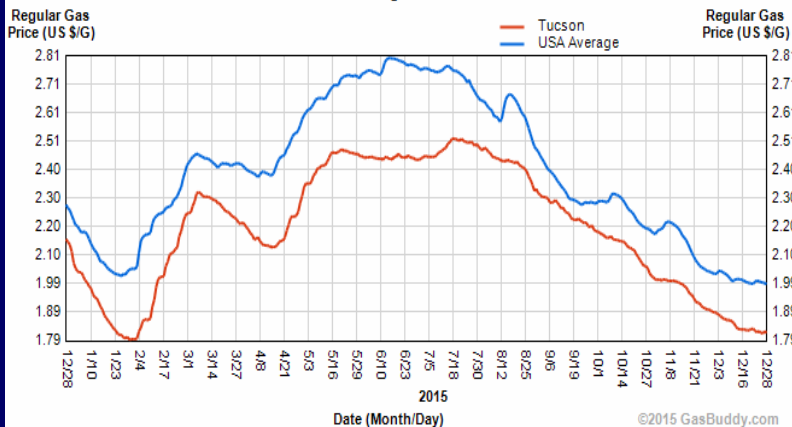

Gasoline Graphs

December 29, 2015

USA / Arizona

12 Month Average Retail Price Chart

12 Month Average Retail Price Chart

12 Month Average Retail Price Chart

12 Month Average Retail Price Chart

USA / Western States