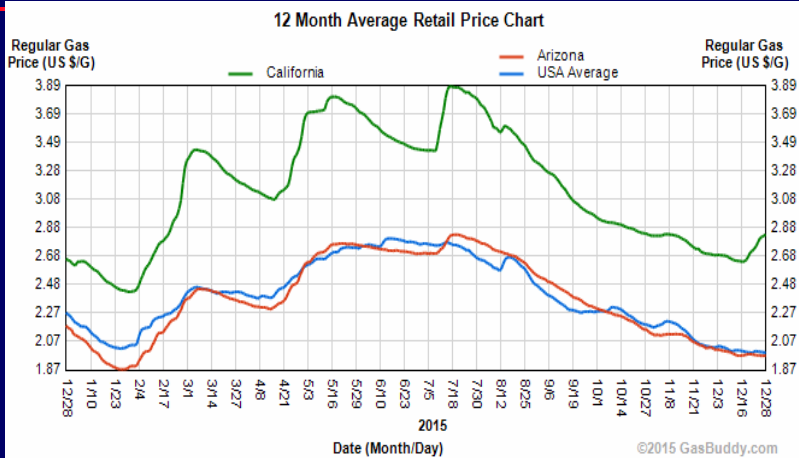

Gasoline Graphs

December 29, 2015

USA / Arizona

12 Month Average Retail Price Chart

12 Month Average Retail Price Chart

12 Month Average Retail Price Chart

12 Month Average Retail Price Chart

USA / Western States