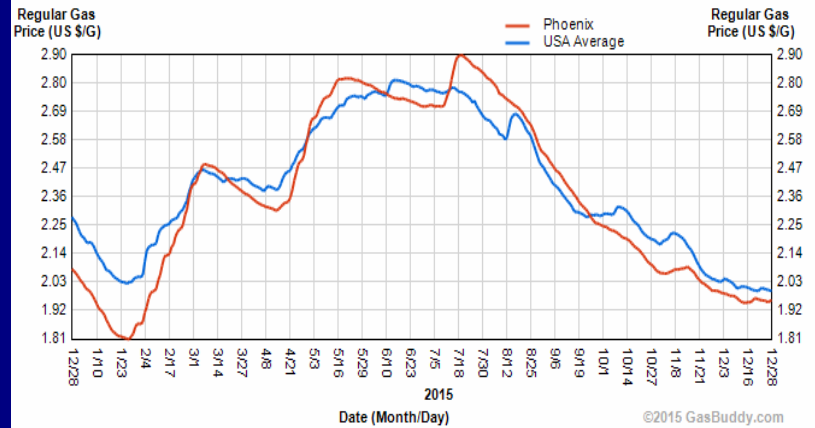

Gasoline Graphs

December 29, 2015

USA / Arizona

12 Month Average Retail Price Chart

12 Month Average Retail Price Chart

12 Month Average Retail Price Chart

12 Month Average Retail Price Chart

USA / Western States