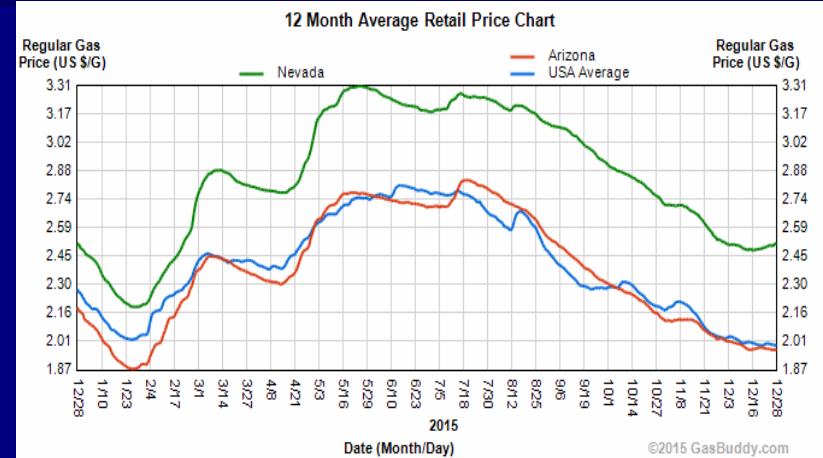

Gasoline Graphs

December 29, 2015

USA / Arizona

12 Month Average Retail Price Chart

12 Month Average Retail Price Chart

12 Month Average Retail Price Chart

12 Month Average Retail Price Chart

USA / Western States