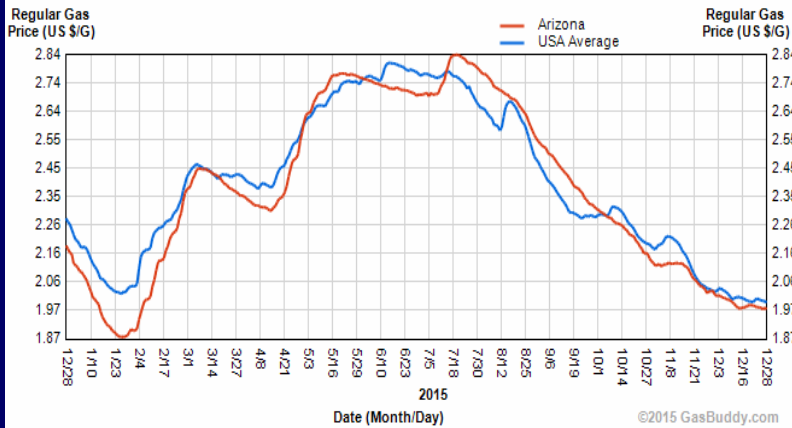

Gasoline Graphs

December 29, 2015

USA / Arizona

12 Month Average Retail Price Chart

12 Month Average Retail Price Chart

12 Month Average Retail Price Chart

12 Month Average Retail Price Chart

USA / Western States