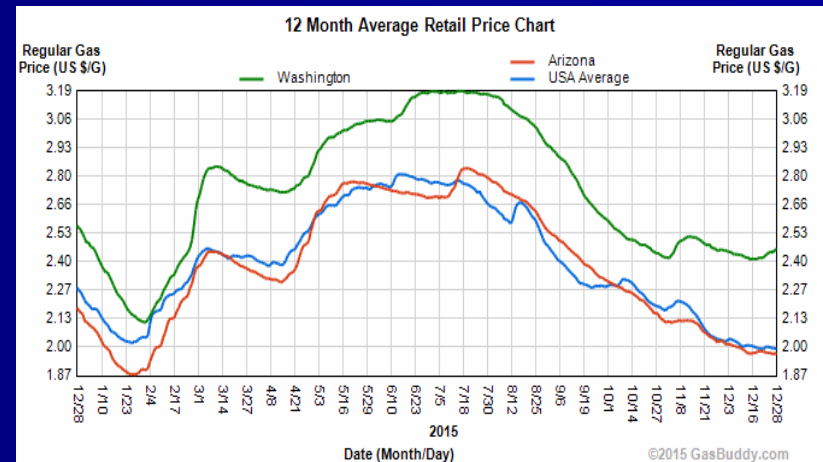

Gasoline Graphs

December 29, 2015

USA / Arizona

12 Month Average Retail Price Chart

12 Month Average Retail Price Chart

12 Month Average Retail Price Chart

12 Month Average Retail Price Chart

USA / Western States