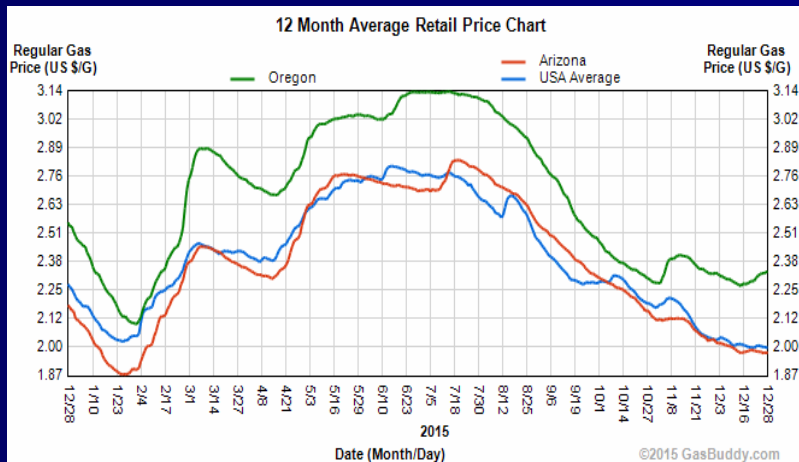

Gasoline Graphs

December 29, 2015

USA / Arizona

12 Month Average Retail Price Chart

12 Month Average Retail Price Chart

12 Month Average Retail Price Chart

12 Month Average Retail Price Chart

USA / Western States