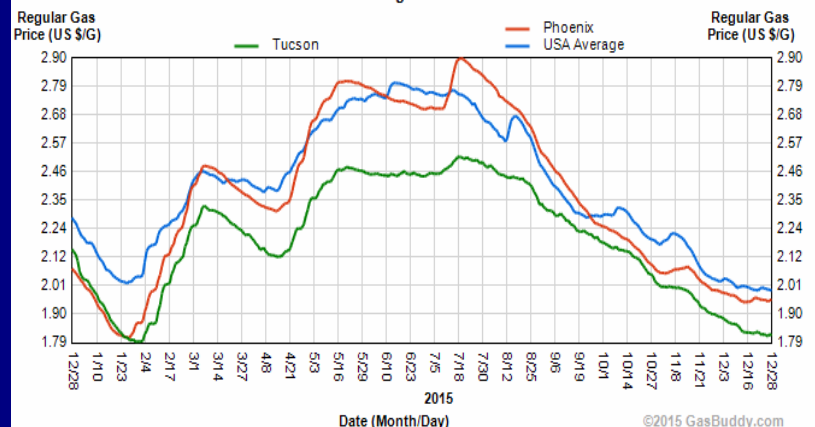

Gasoline Graphs

December 29, 2015

USA / Arizona

12 Month Average Retail Price Chart

12 Month Average Retail Price Chart

12 Month Average Retail Price Chart

12 Month Average Retail Price Chart

USA / Western States